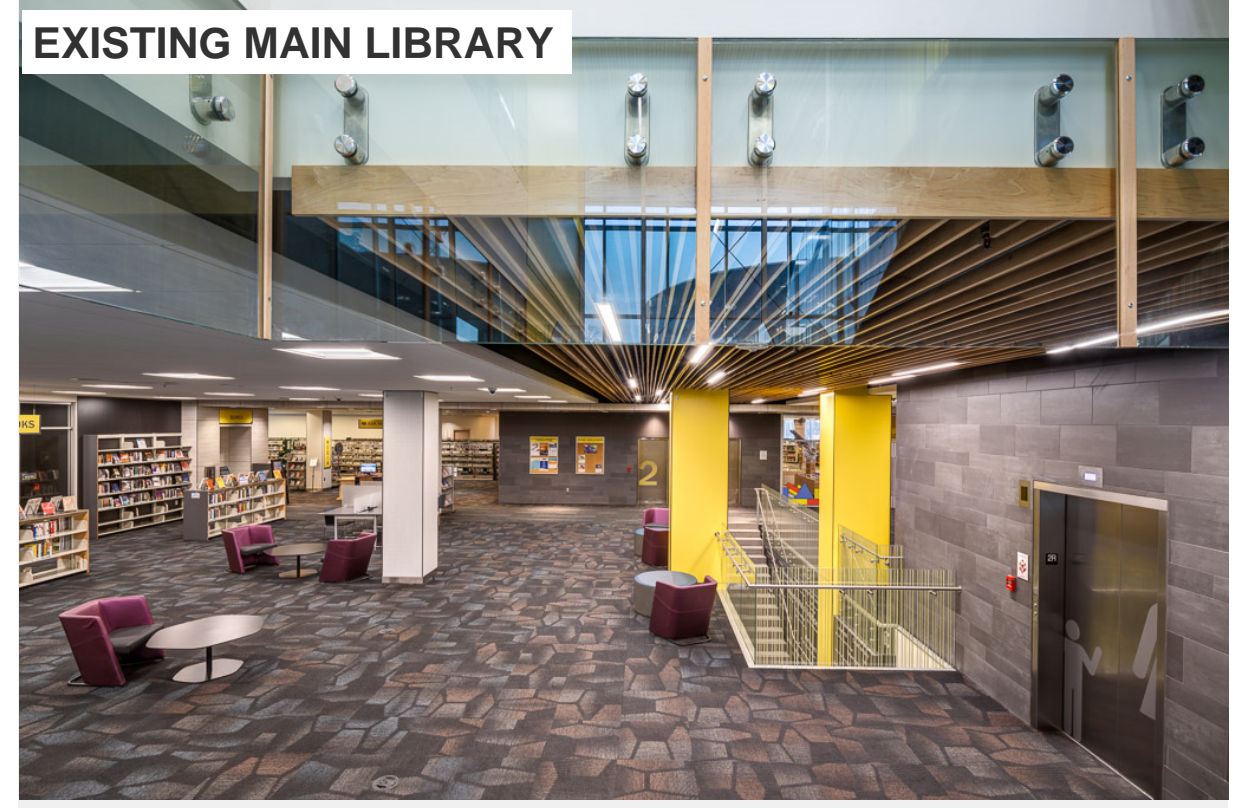

GRAND STAIRCASE - AK COLLECTION TO EVENT CENTER

C1 Mohawk Group - Hustle & Bustle: #837 Posh (Existing Carpet at 2nd level)

C2 Mohawk Group - Above and below: #555 MycoBiome

T1 Terrazzo Staircase - Color To Match Grand Entry Stair

R1 Resin Panel - Color To Match Columns at Grand Entry Stair

THIRD FLOOR FINISH FLOOR PLAN WITH FURNITURE

PRECAST TERRAZZO STAIR - AK COLLECTION TO EVENT CENTER