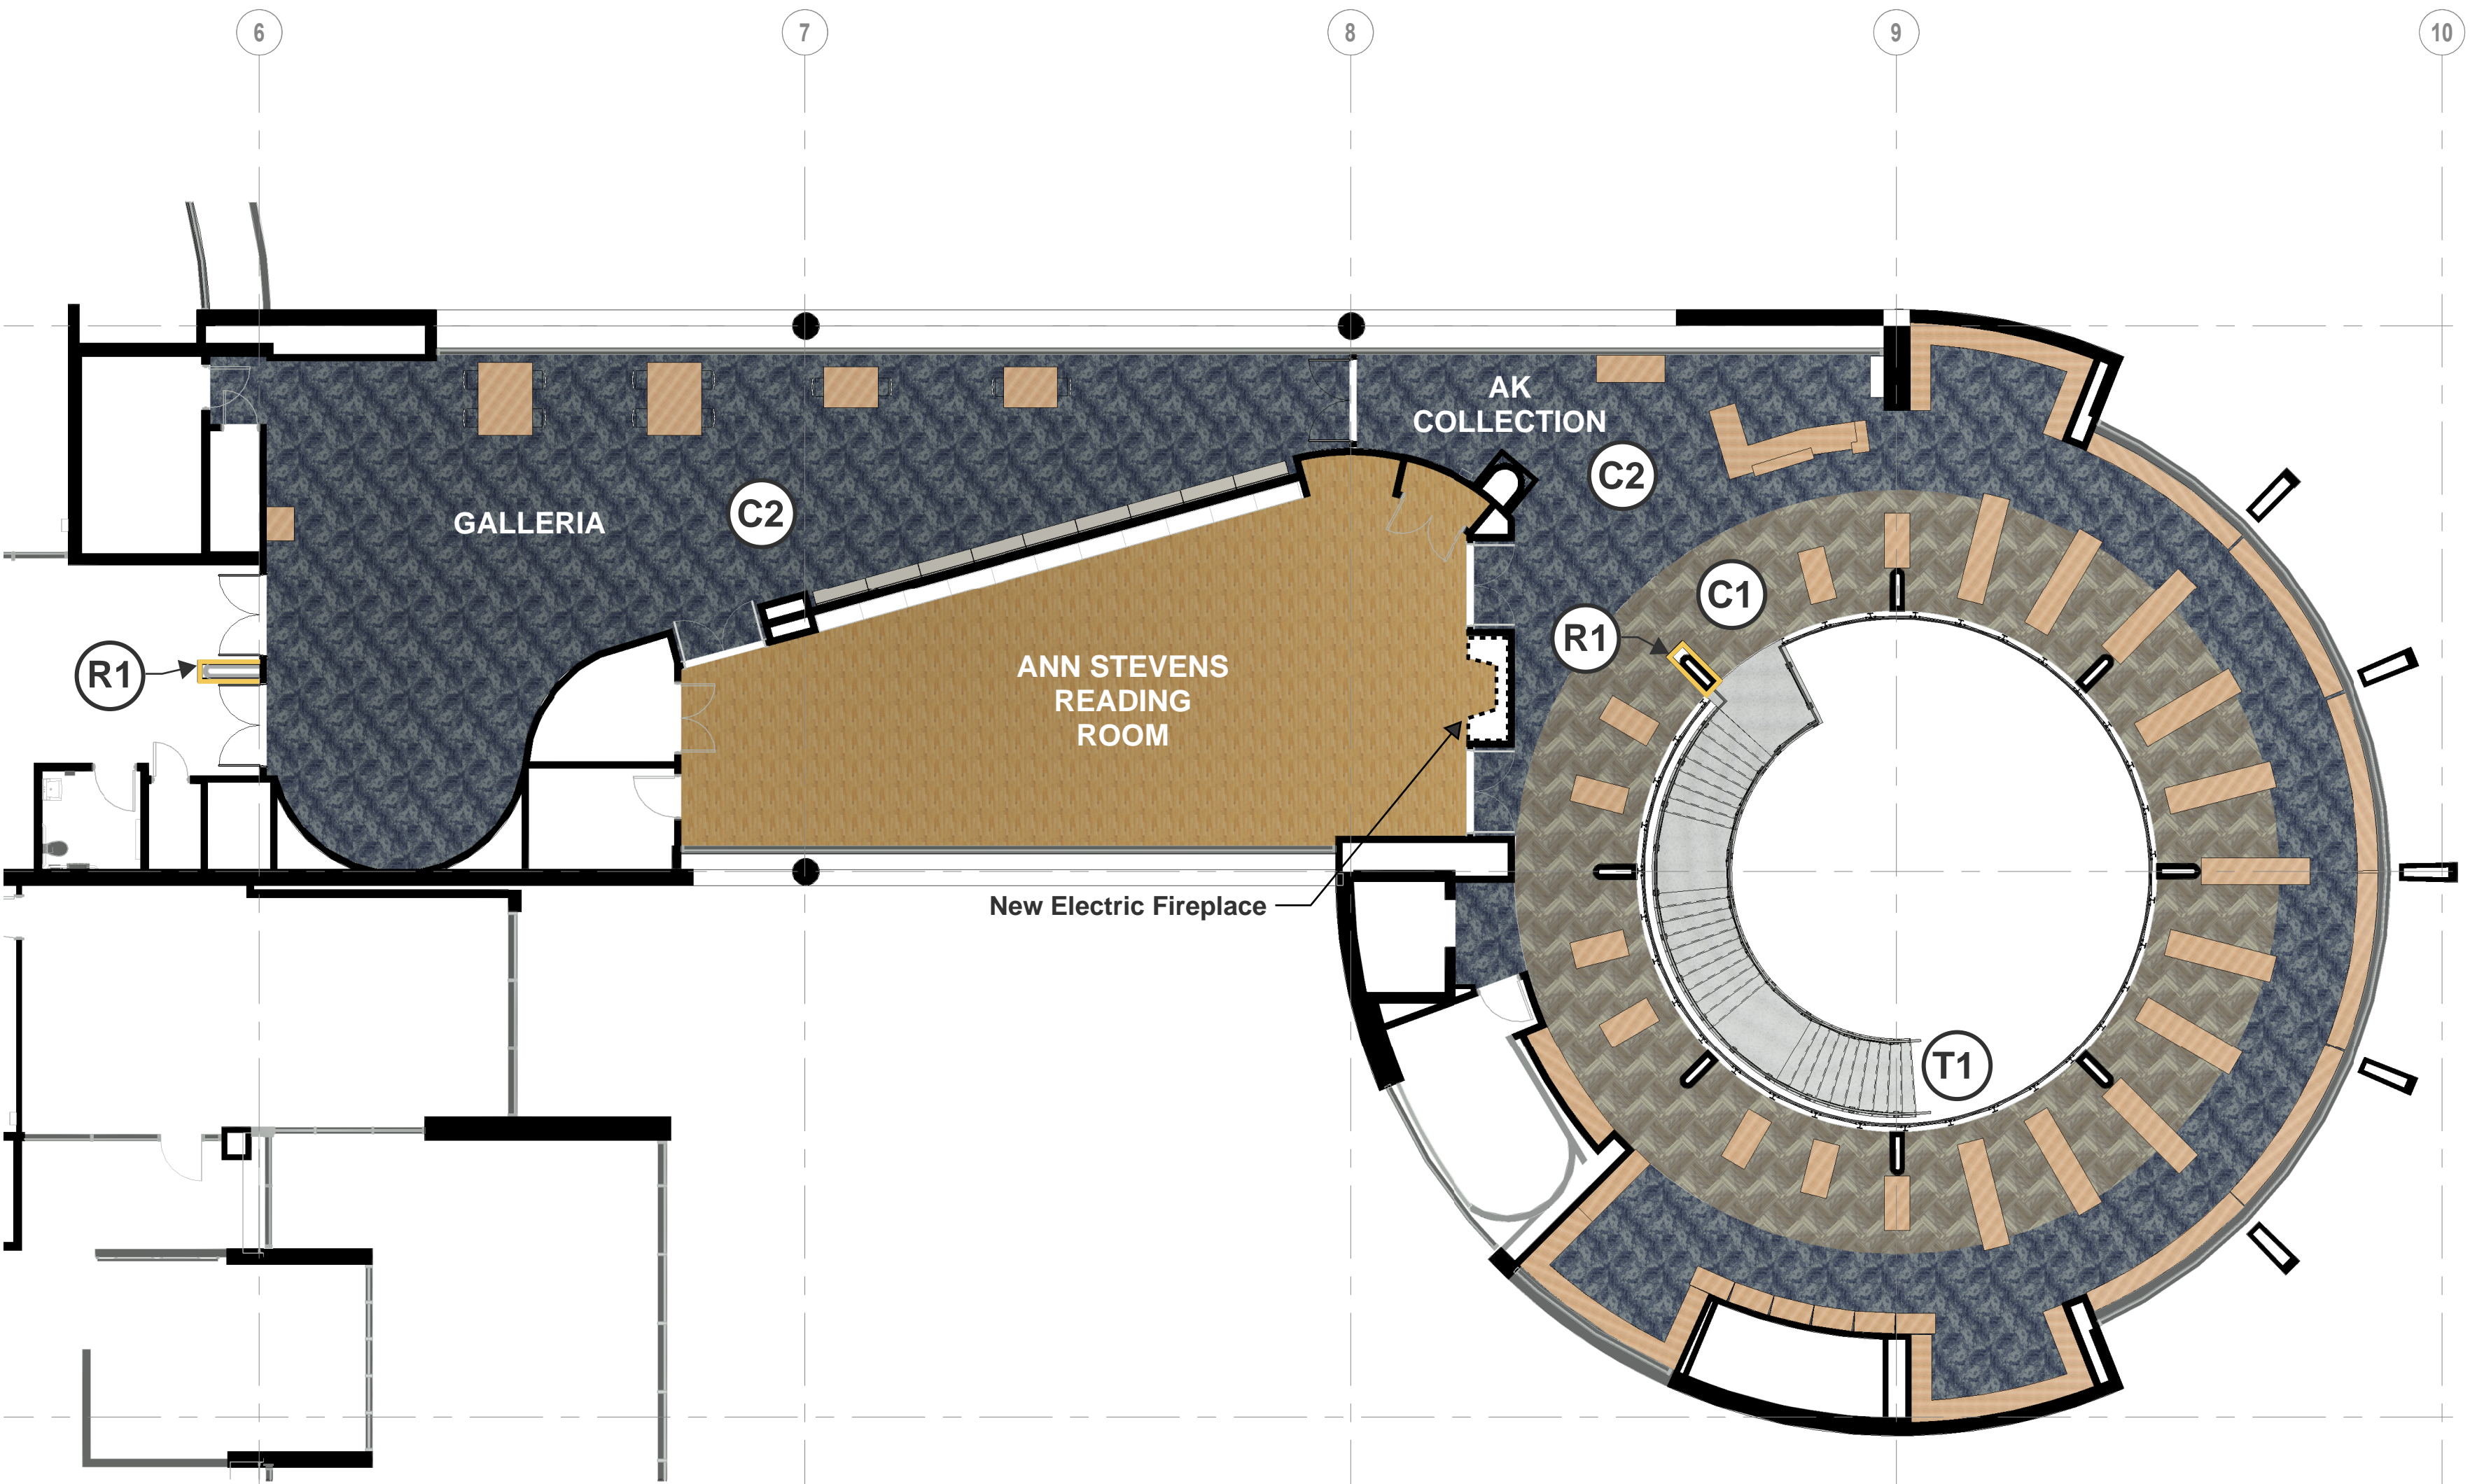

GRAND STAIRCASE - AK COLLECTION TO EVENT CENTER

C1 Mohawk Group - Hustle & Bustle: #837 Posh (Existing Carpet at 2nd level)

C2 Mohawk Group - Above and below: #555 MycoBiome

T1 Terrazzo Staircase - Color To Match Grand Entry Stair

R1 Resin Panel - Color To Match Columns at Grand Entry Stair

THIRD FLOOR FINISH FLOOR PLAN WITH FURNITURE

PRECAST TERRAZZO STAIR - AK COLLECTION TO EVENT CENTER